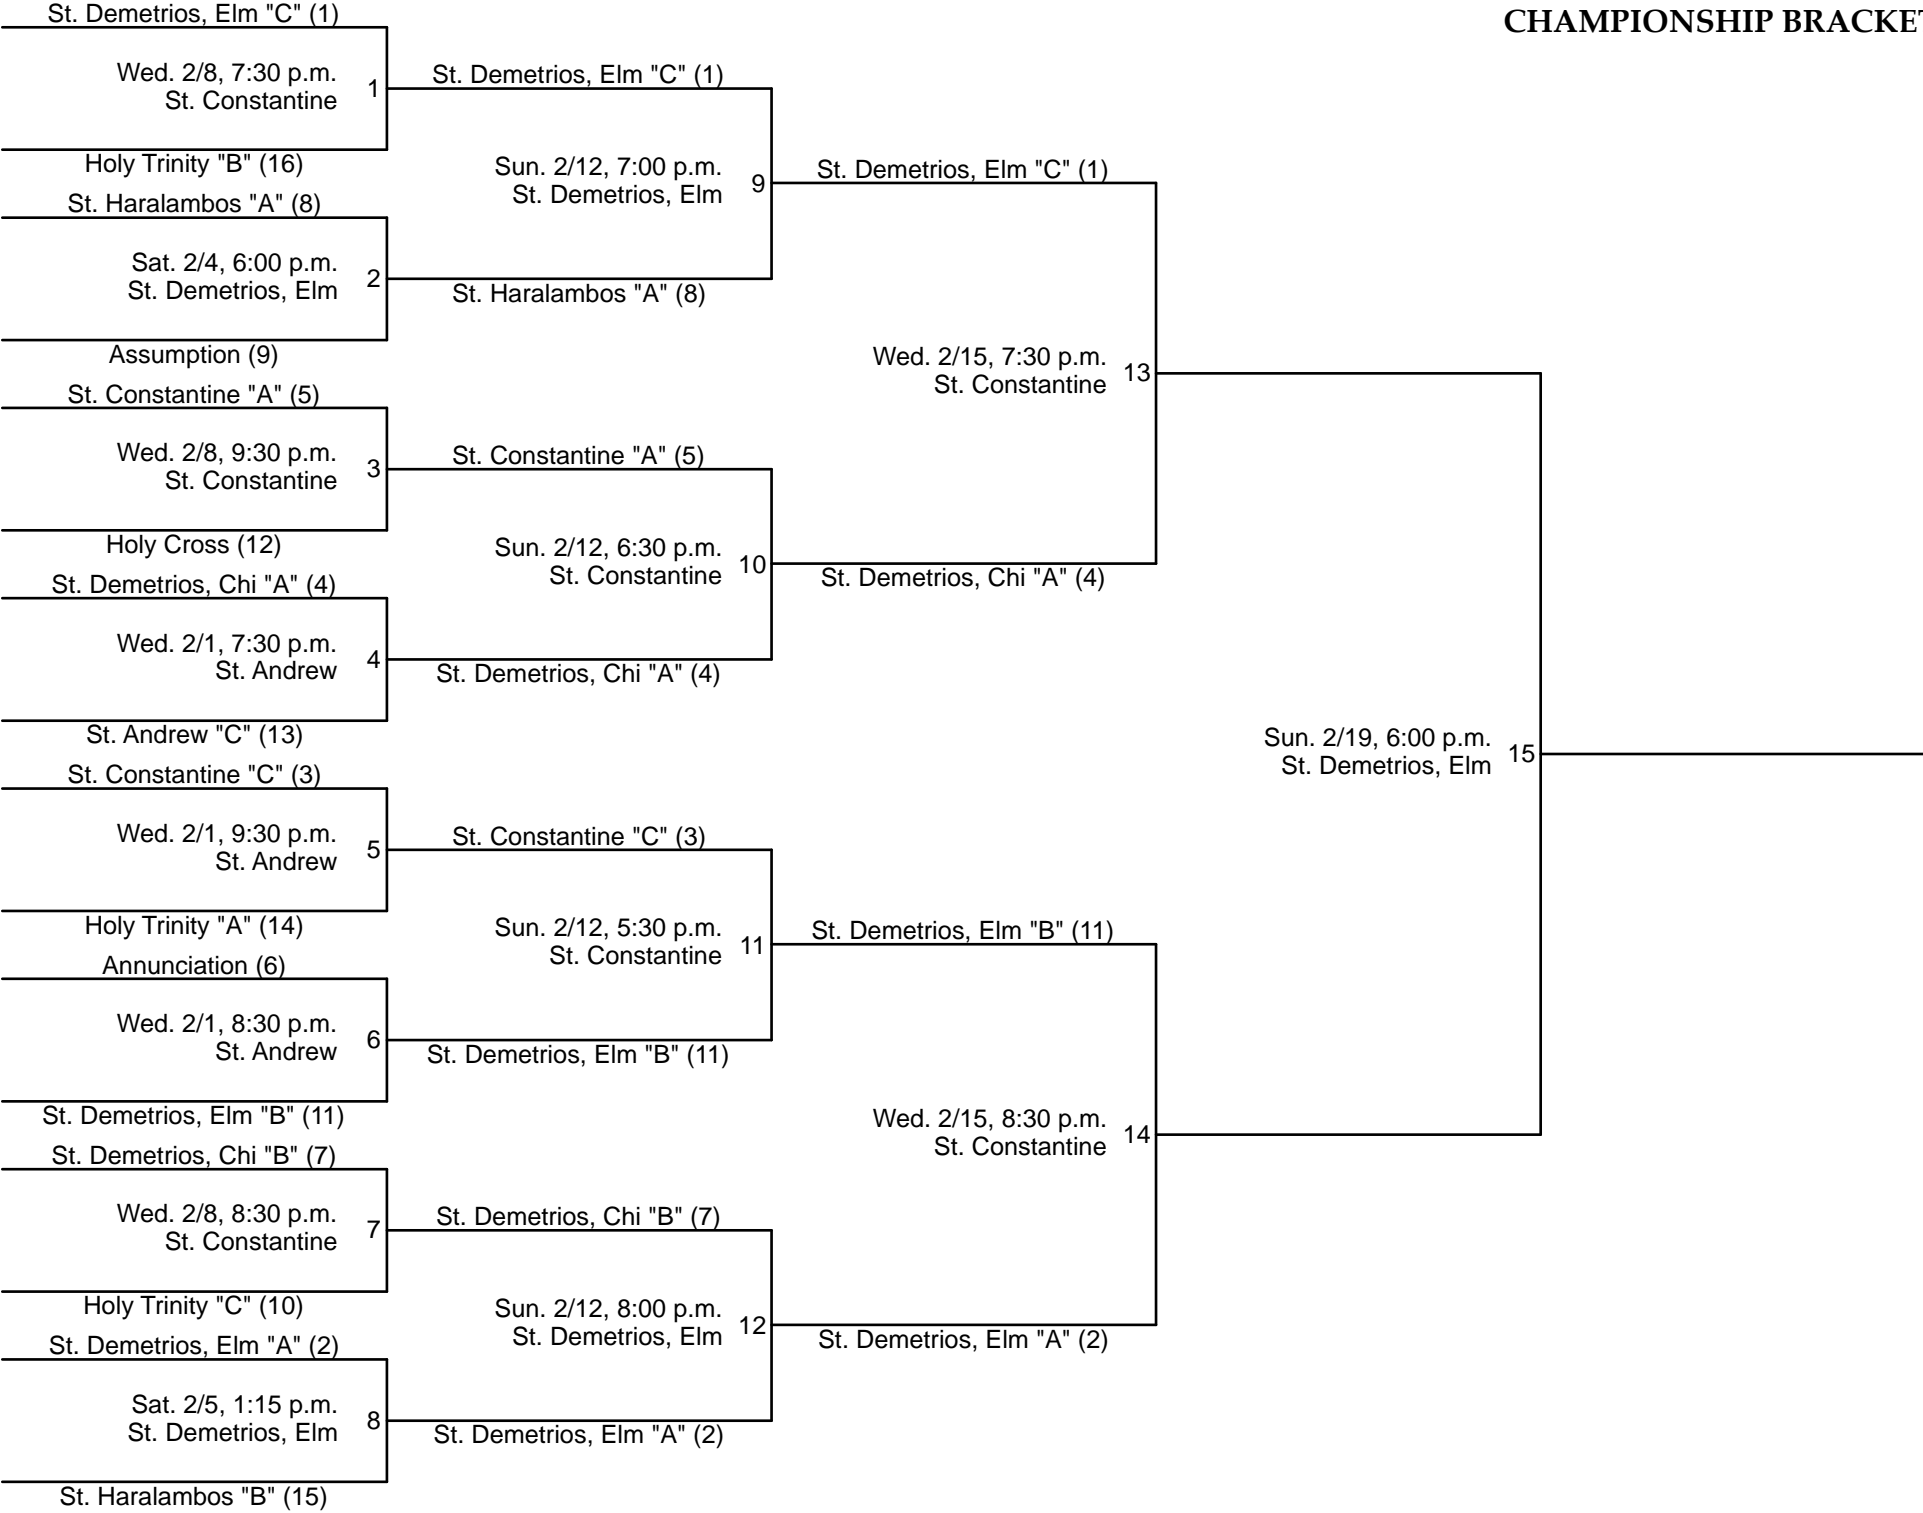

**2011-2012 GIRLS
CHAMPIONSHIP BRACKETS**

2011-2012 GRADE SCHOOL CHAMPIONSHIP BRACKETS

**2011-2012 MENS LEAGUE
CHAMPIONSHIP BRACKETS**

2011-2012 HIGH SCHOOL BOYS CHAMPIONSHIP BRACKETS

2011-2012 G.O.A.L. MEN'S LEAGUE SCHEDULE