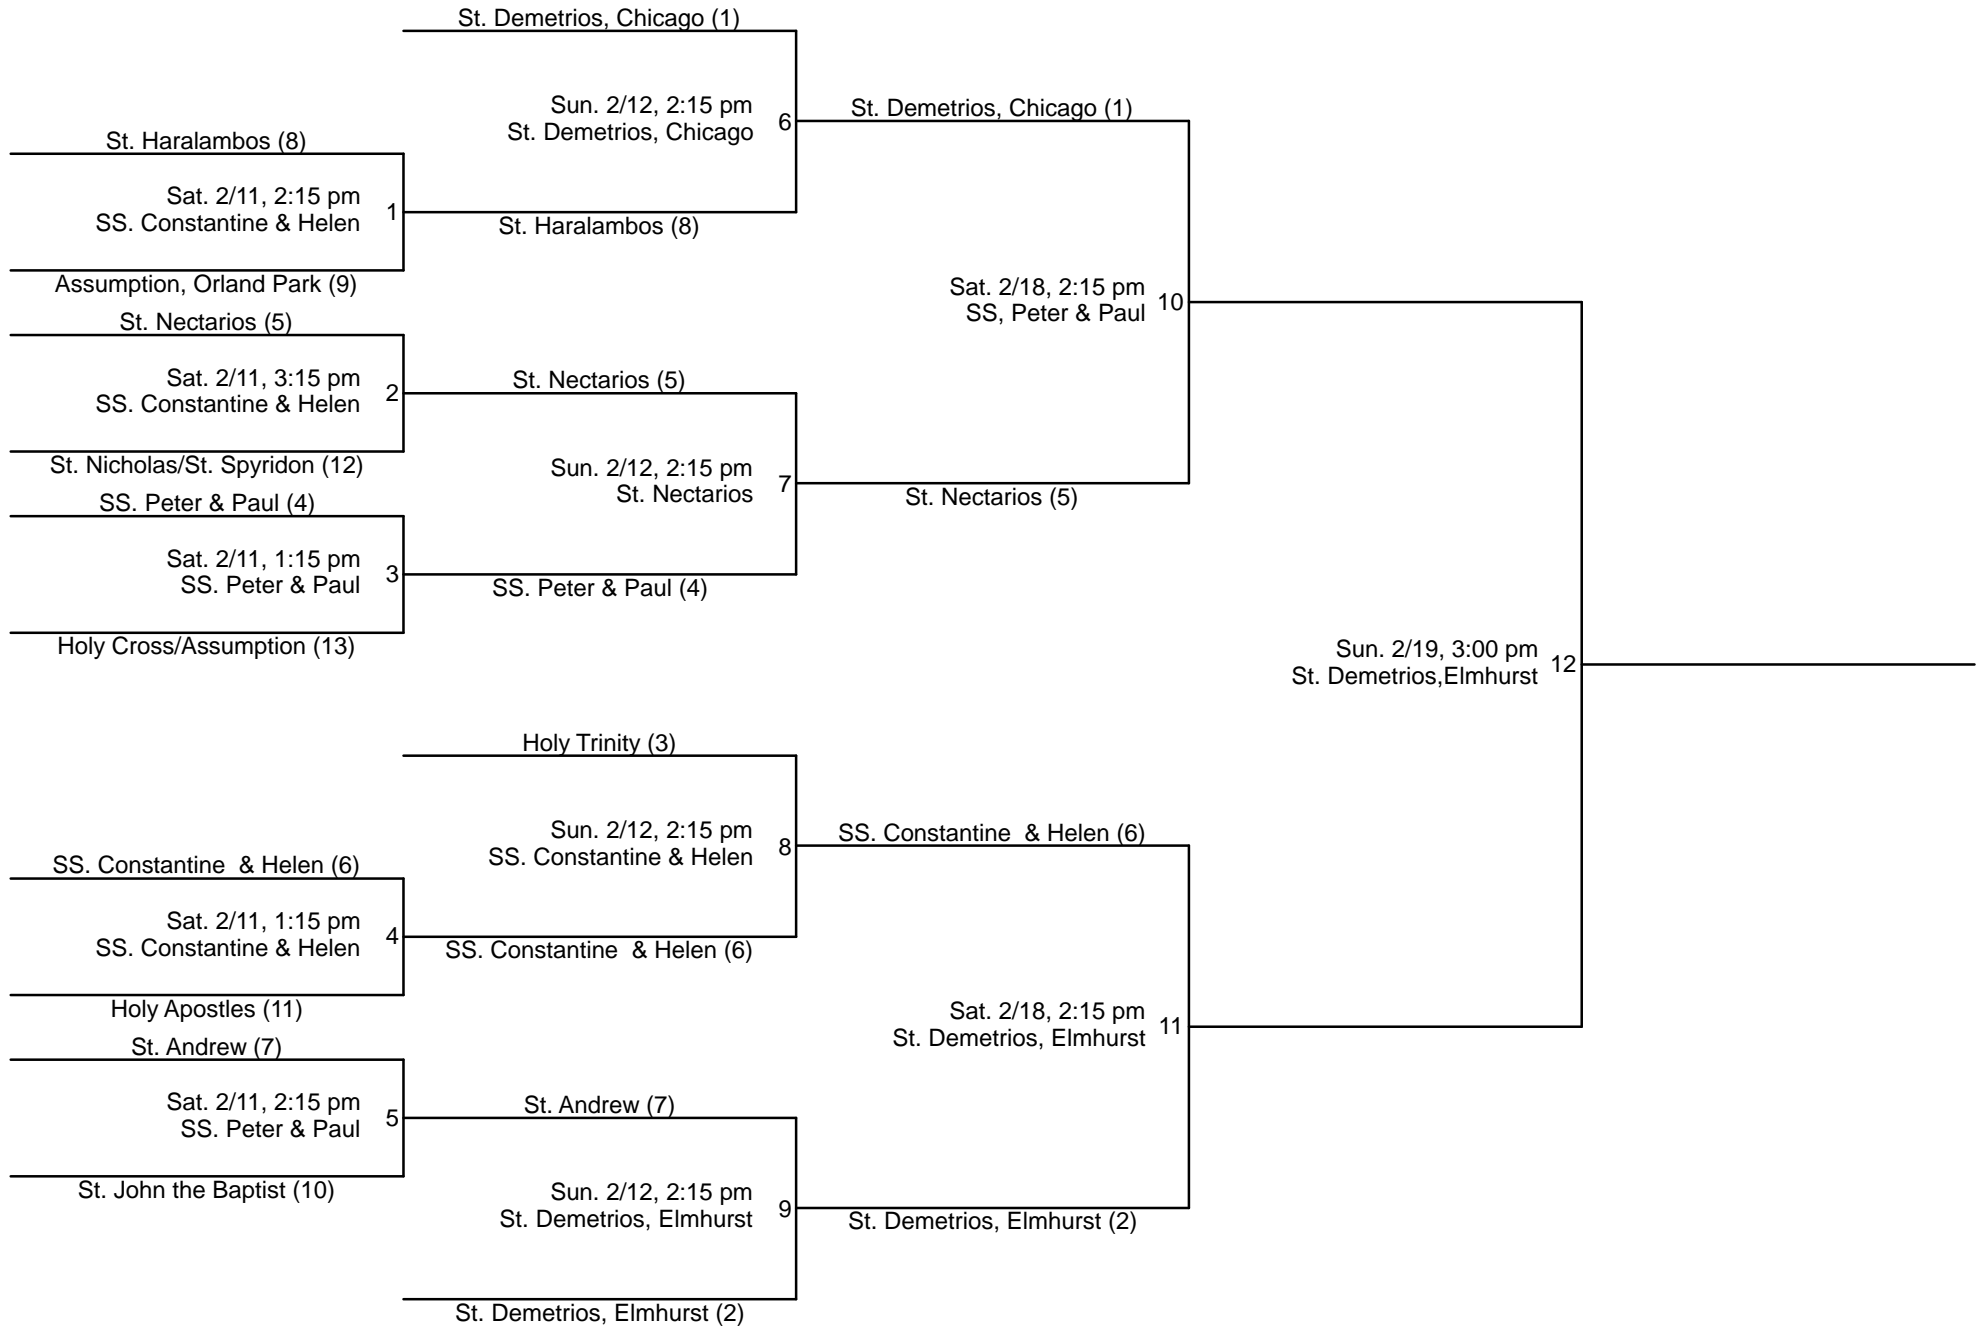

**2011-2012 GIRLS
CHAMPIONSHIP BRACKETS**

2011-2012 GRADE SCHOOL CHAMPIONSHIP BRACKETS

**2011-2012 MENS LEAGUE
CHAMPIONSHIP BRACKETS**

2011-2012 HIGH SCHOOL BOYS CHAMPIONSHIP BRACKETS

2011-2012 G.O.A.L. MEN'S LEAGUE SCHEDULE