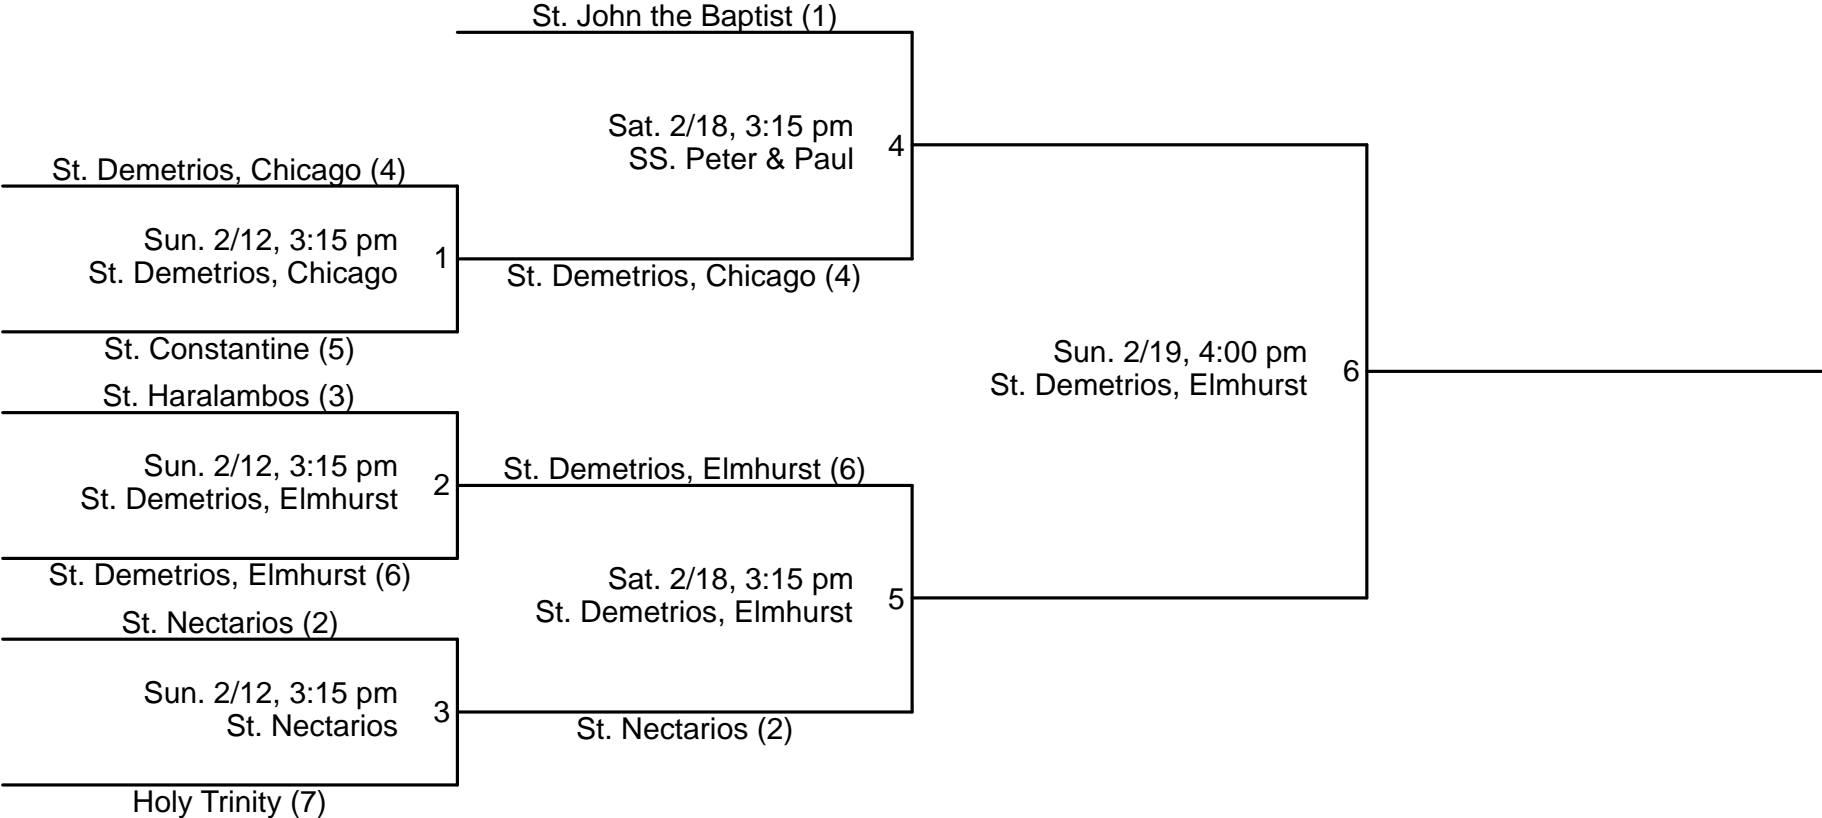

**2011-2012 GIRLS
CHAMPIONSHIP BRACKETS**

2011-2012 GRADE SCHOOL CHAMPIONSHIP BRACKETS

**2011-2012 MENS LEAGUE
CHAMPIONSHIP BRACKETS**

2011-2012 HIGH SCHOOL BOYS CHAMPIONSHIP BRACKETS

2011-2012 G.O.A.L. MEN'S LEAGUE SCHEDULE

DIVISION B

9	HOLY CROSS
10	HOLY TRINITY "A"
11	HOLY TRINITY "B"
12	ST. ANDREW "C"
13	ST. CONSTANTINE "C"
14	ST. DEMETRIOS, ELMHURST "B"
15	ST. HARALAMBOS "B"
16	HOLY TRINITY "C"

11-12 G.O.A.L. FINAL STANDINGS