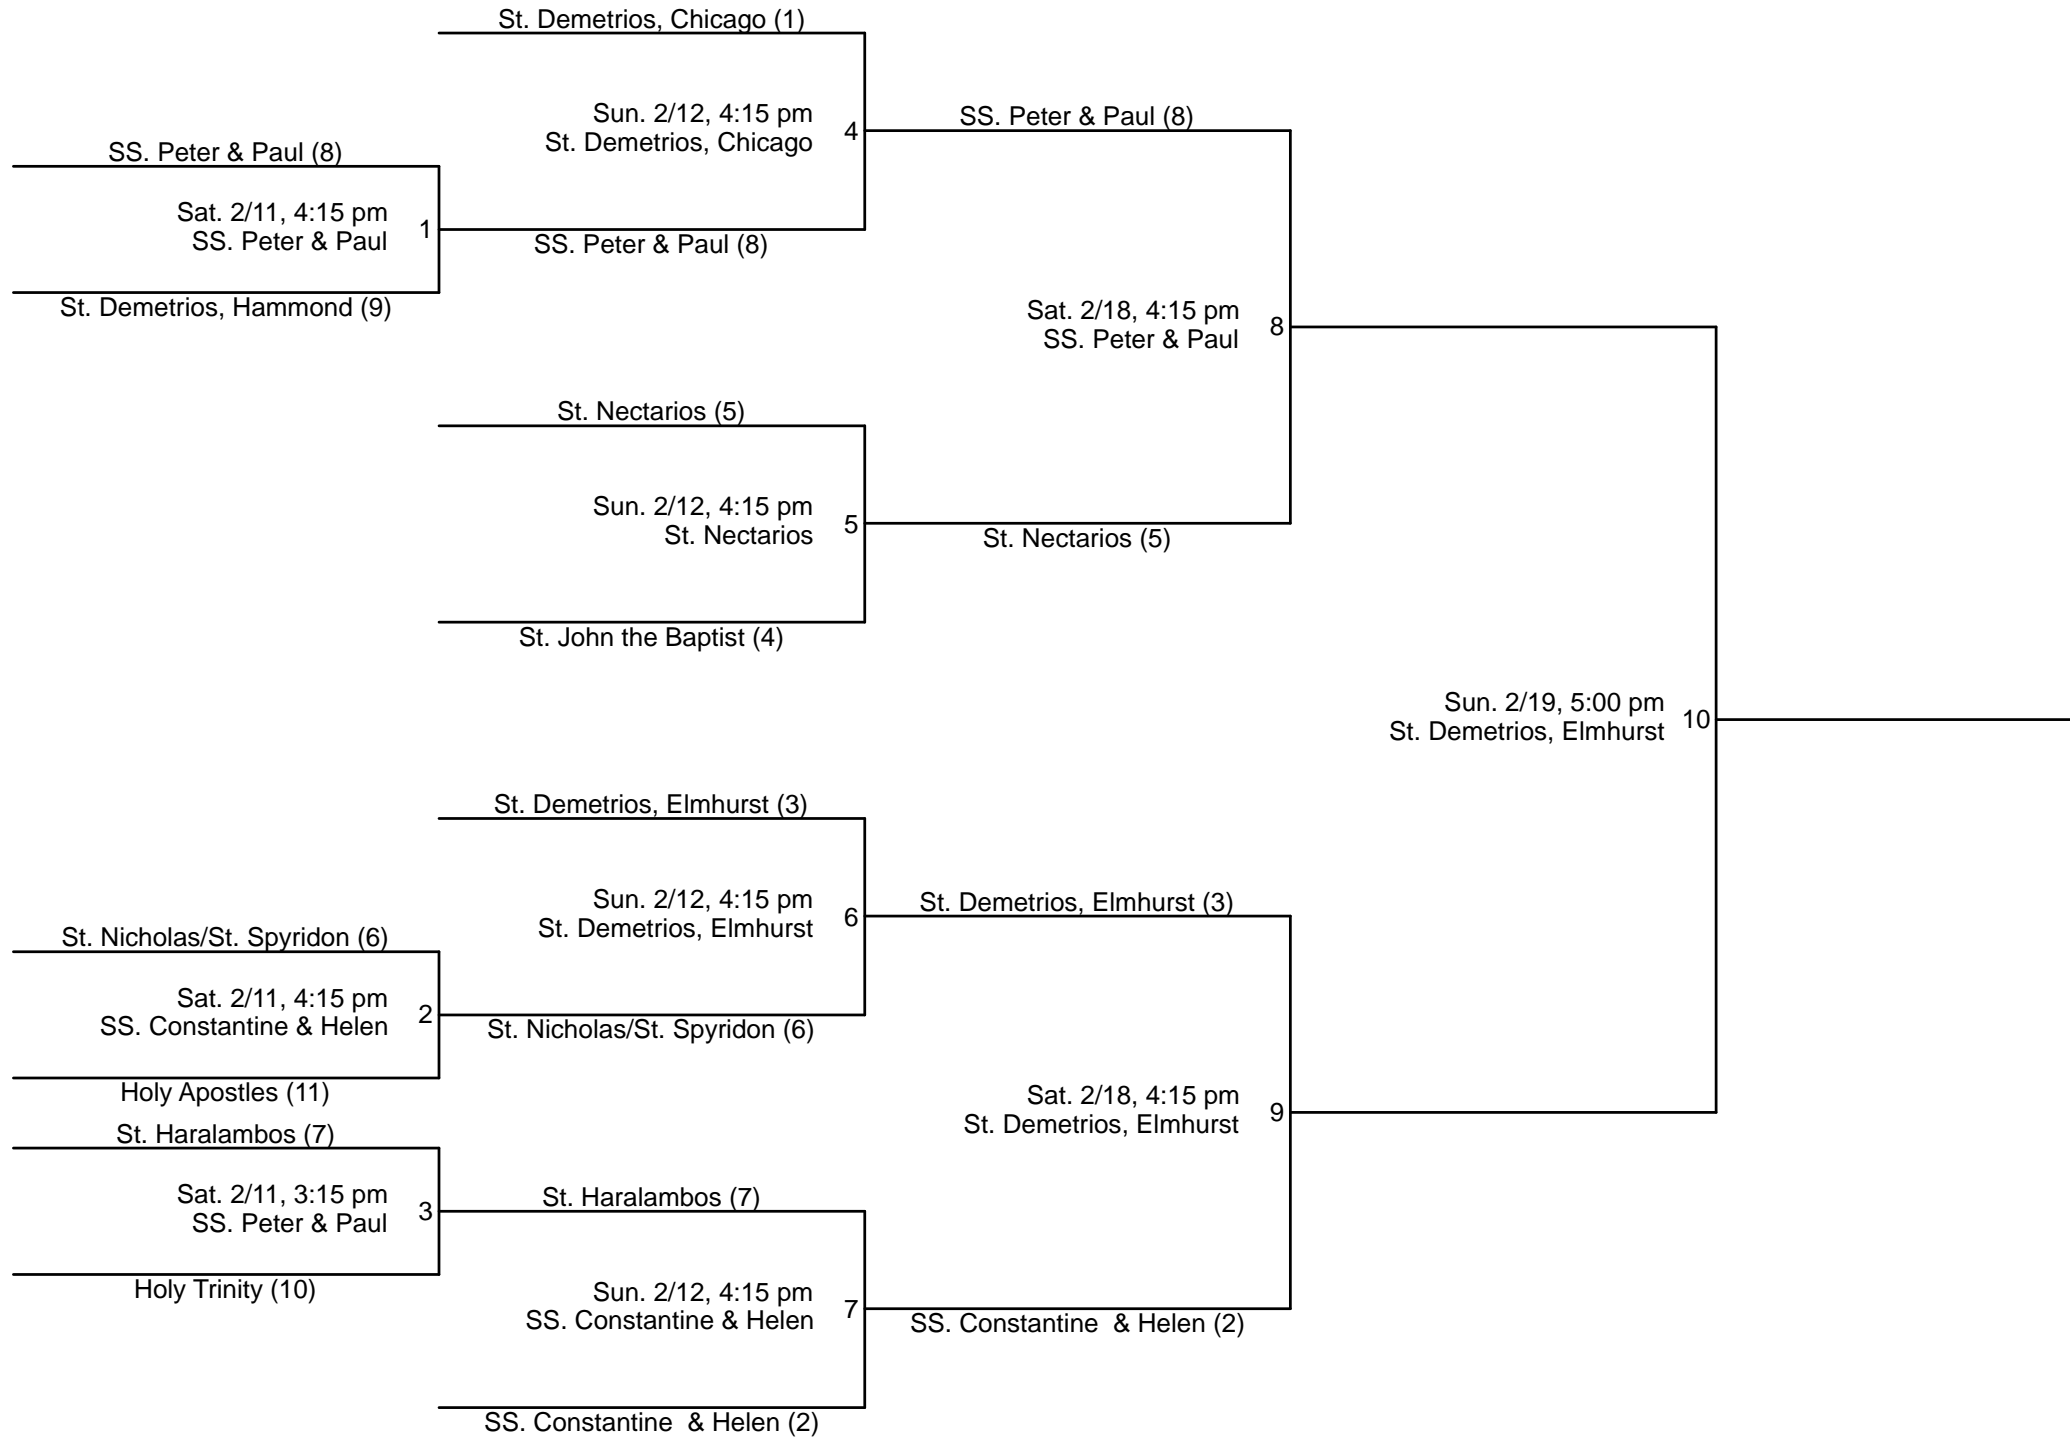

**2011-2012 GIRLS
CHAMPIONSHIP BRACKETS**

2011-2012 GRADE SCHOOL CHAMPIONSHIP BRACKETS

**2011-2012 MENS LEAGUE
CHAMPIONSHIP BRACKETS**

2011-2012 HIGH SCHOOL BOYS CHAMPIONSHIP BRACKETS

2011-2012 G.O.A.L. MEN'S LEAGUE SCHEDULE